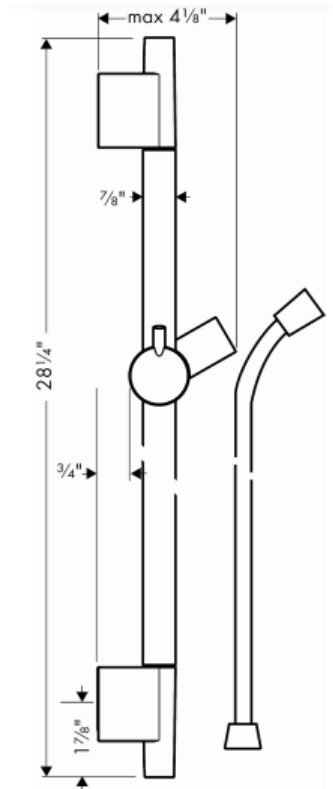

SPECIFICATION SHEET - fittings

BRAND:	hansgrohe	Product Photo:
ORIGIN:	Germany	
SERIES:	Wall Bar Set	
PRODUCT DESCRIPTION:	Raindance S 150 Air/ Raindance 90cm wall bar set	
MODEL No.	28632 670	
FINISH/COLOUR:	Chrome-plated	
DIMENSIONS:		
OPTIONAL MATCHING PARTS:		

Technical Informations:

REMINDER:	Pipe flushing must be done before faucets are installed. Failure to do so voids the warranty.
	Do not use cleaners containing abrasive cleansers, ammonia, bleach, acids, waxes, alcohol, solvents or other products not recommended for chrome.
	All information is for reference only, installation shall always be based on the actual product delivered.